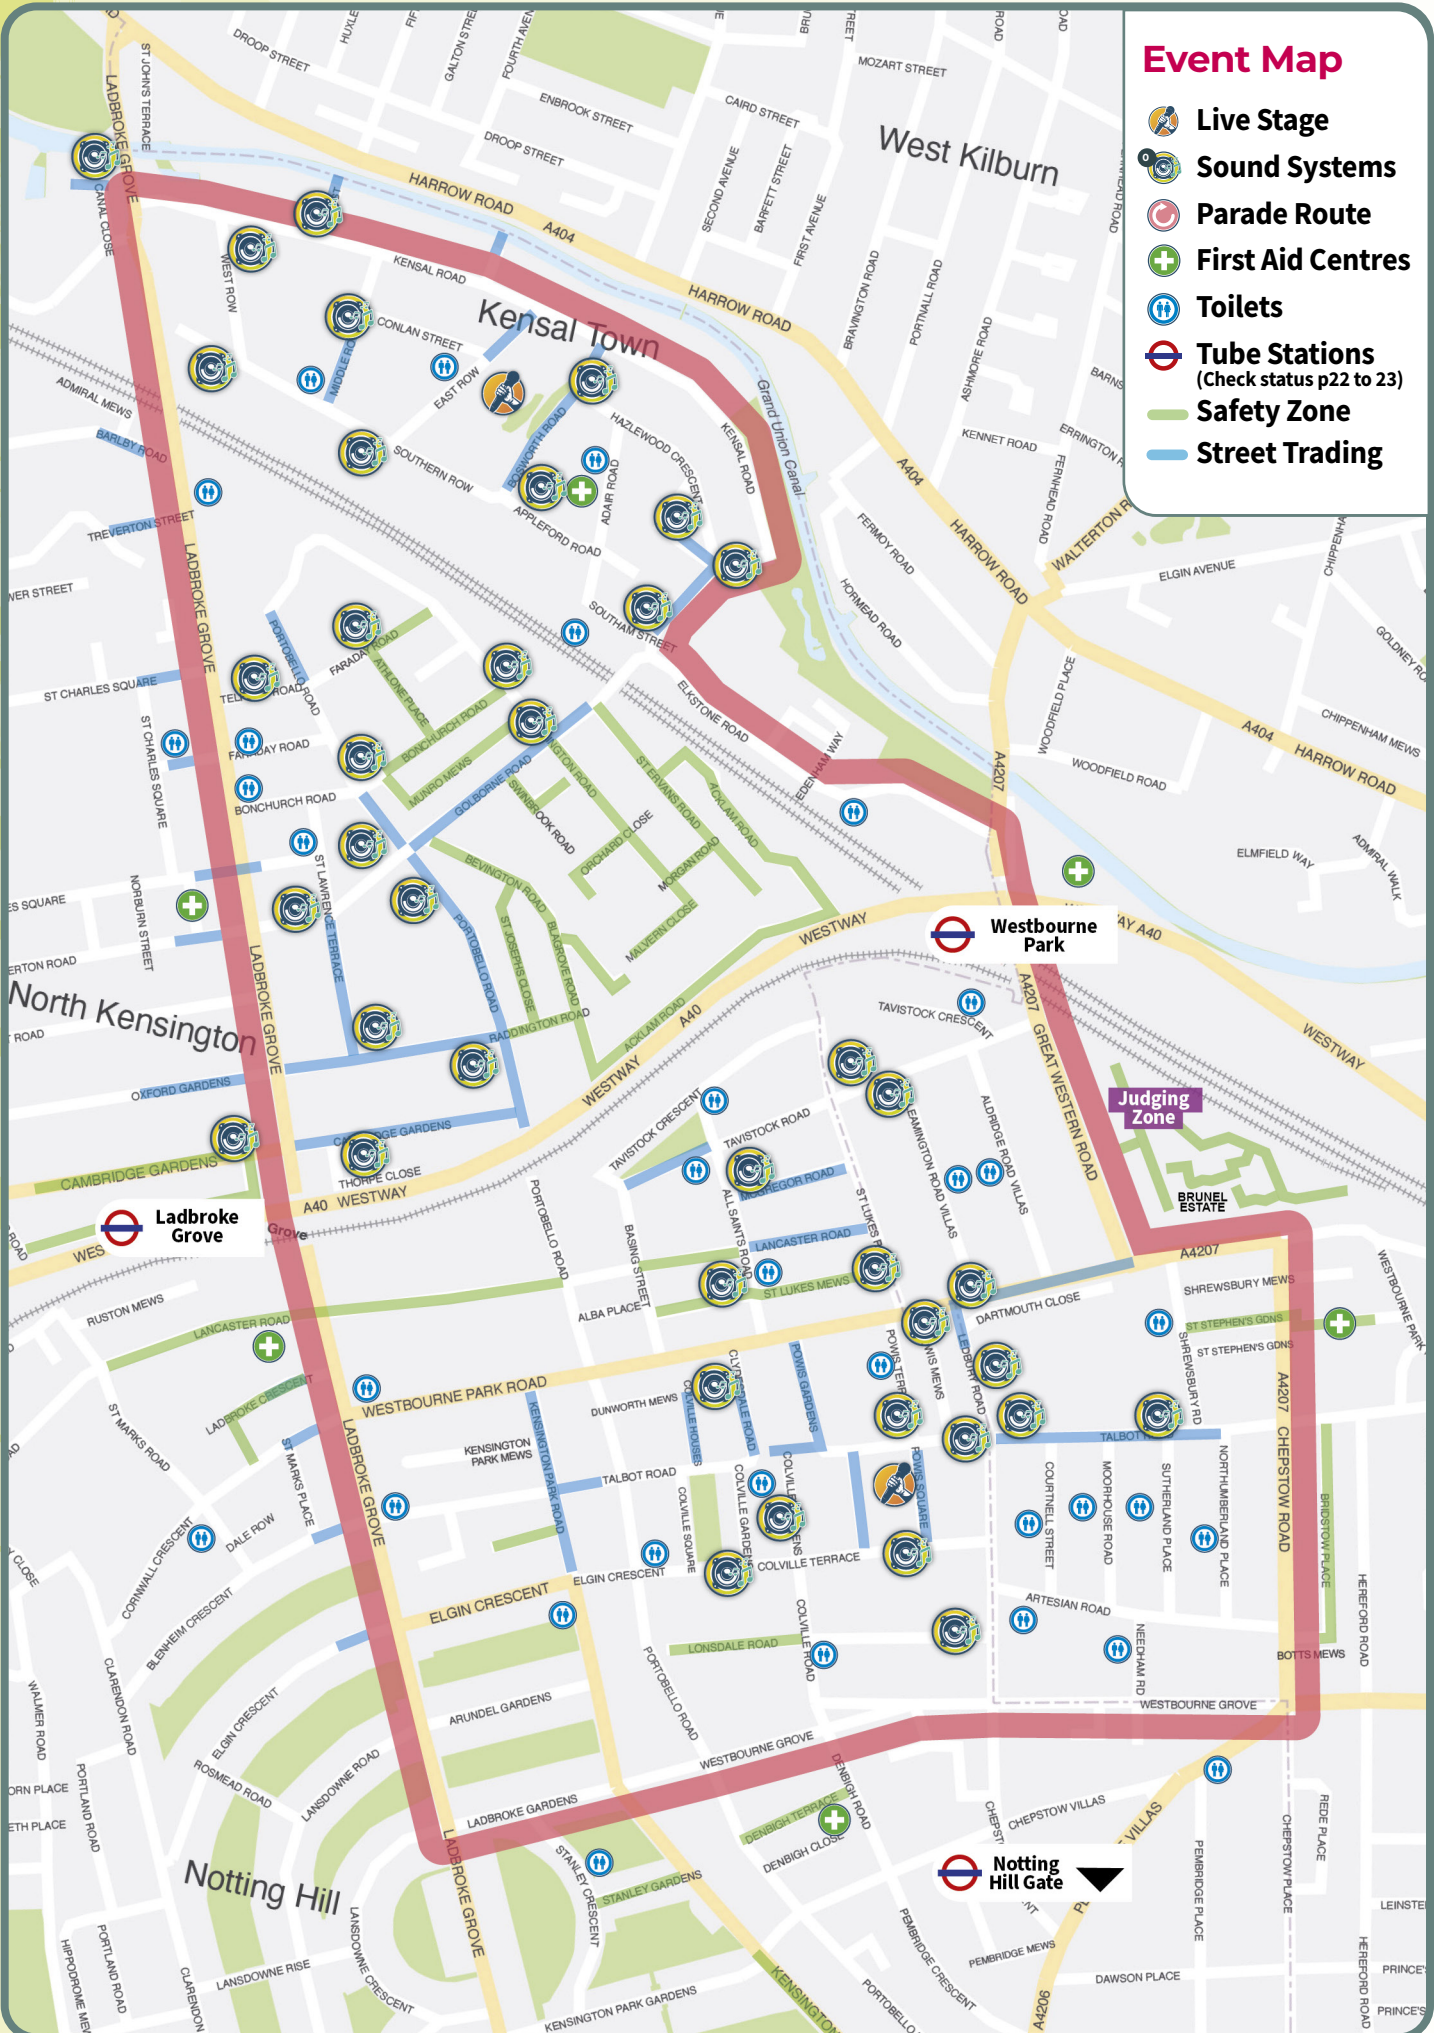

Event Map

-  **Live Stage**
-  **Sound Systems**
-  **Parade Route**
-  **First Aid Centres**
-  **Toilets**
-  **Tube Stations**
(Check status p22 to 23)
-  **Safety Zone**
-  **Street Trading**

 **Ladbroke Grove**

 **Westbourne Park**

Judging Zone

 **Notting Hill Gate**